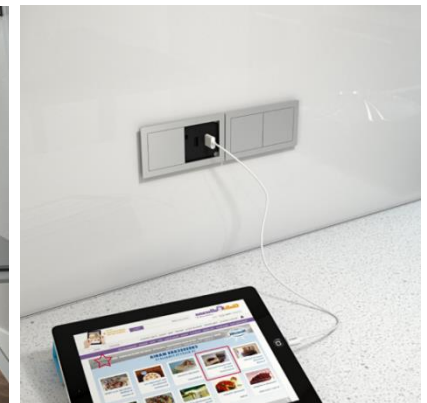

VersaHIT Mono

Powerdock with sliding covers

- Materials: Body (Polycarbonate) / Frame and covers (Zamak) / Electric Socket (Flame retardant polymer)
- Finishes: Pewter / Pure White RAL9003
- Dimensions: 123 x 66 x 40 mm (L x B x H)
- Cut out size: 115 x 58 R max 4 mm
- Top thickness: Min 10 mm
- 1 Power Socket / 1 USB 5V (2 Ports A+A) / 2 Power Sockets / 1 Power Socket + 1 USB 5V (2 Ports A+A)

versahit mono

versahit is a **compact and versatile power system**. Designed with a 'slim profile' and with easy installation from above, versahit is suitable for many different environments such as **kitchens, bedrooms, living rooms** and **offices**.

Designed with **one independent button**, versahit allows individual use of electrical sockets, with enhanced clean lines and safety Features. The opening system operates in **two stages**: by pushing one button, the cover slide opening the socket – then the socket is fully opened manually.

VersaHit is a product designed to fit small spaces, in particular it has been designed for 40 mm kitchen worktops, offering also water protection with **IP54 protection rate**.

versahit is also available in the **"combi" version**, which allows you to have two side by side in a single frame.