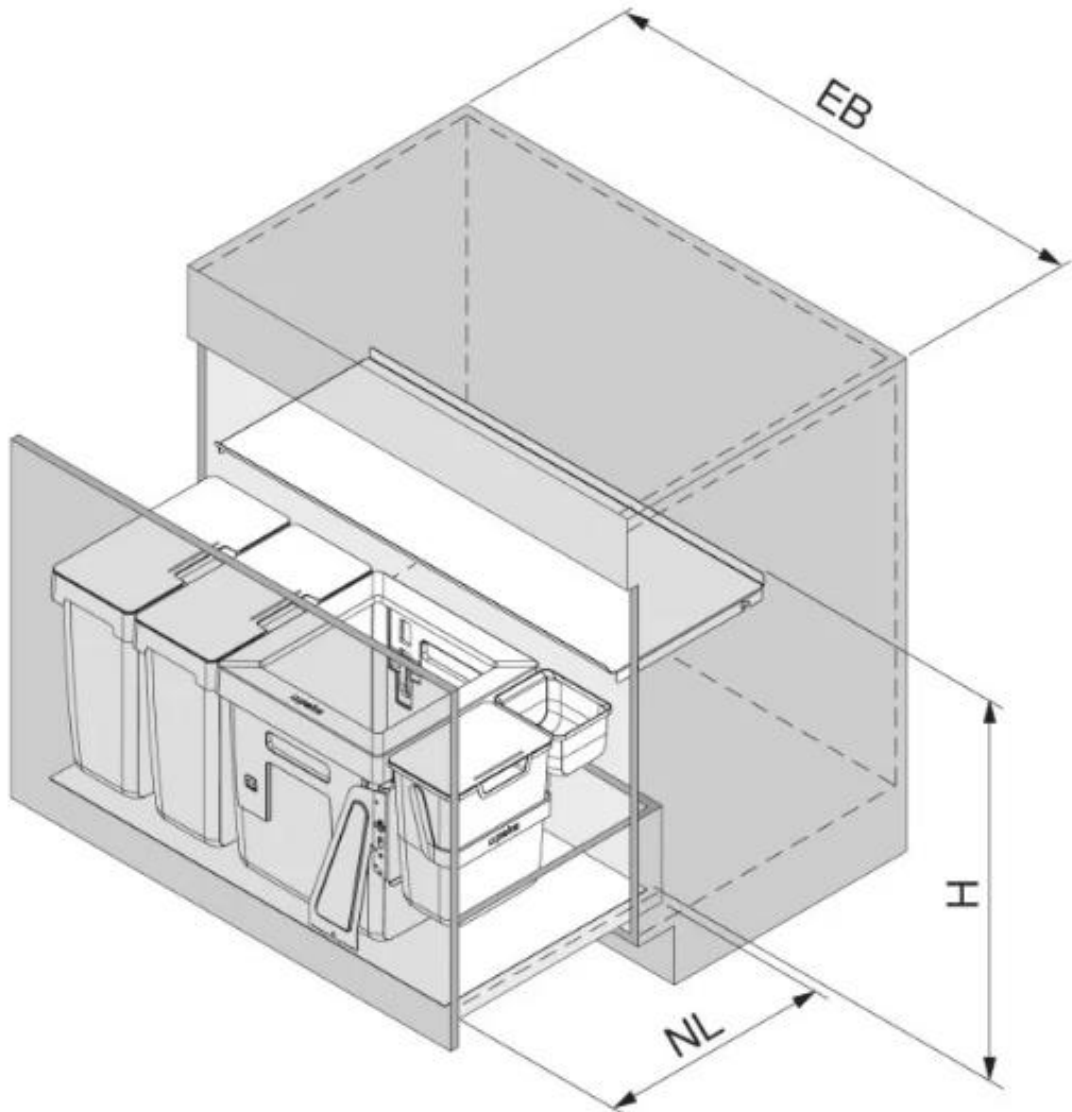

Waste system Oeko Universal

This matching waste bin set can simply be placed inside an existing drawer pull-out.

Features and benefits

- Waste bags can be filled to the brim in the 40-litre bin
- Patented holder system: 1-2 waste bags of various sizes (15 to 50 litres) can be clipped into the frame quickly and easily
- Generously-sized containers and a pull-out metal shelf that offers extra storage space
- Individually selectable combination and arrangement of the buckets, as no bottom tray is required
- Fitted frame helps keep bin clean and tidy

Technical characteristics

- Optional easy-clean base mat for no-drill installation
- Fits in all drawer types
- Pre-assembled components for quick and easy installation
- The height can be adjusted through 30 mm without using tools – this means that Oeko fits under any sink, which provides certainty during the planning/design process and eliminates the need for multiple product versions

- Technical

Unit Width (EB) mm	Volume (L)	Colour	Interior width min. (LB) mm	Interior depth min. (NL) mm	Interior height min. (LH) mm
900	81,2	Anthracite	862-868	385	425