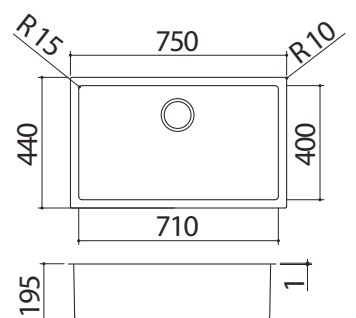

18x40 cm built-in, flush and undermounted square bowl with radius "15"

- 18x40x14 cm bowl
- 40 cm base unit for bowl
- 20x42 cm cut-out + notch for overflow

undermounted | cod. 1X1840S

40x40 cm built-in, flush and undermounted square bowl with radius "15"

- 40x40x19.5 h cm bowl
- 60 cm base unit for bowl
- 42x42 cm cut-out + notch for overflow

undermounted | cod. 1X4040S

50x40 cm built-in, flush and undermounted square bowl with radius "15"

- 50x40x19.5 cm bowl
- 60 cm base unit for bowl
- 52x42 cm cut-out + notch for overflow

undermounted | cod. 1X5040S

71x40 cm built-in, flush and undermounted square bowl with radius "15"

- 71x40x19.5 h cm bowl
- 90 cm base unit for bowl
- 73x42 cm cut-out + notch for overflow

undermounted | cod. 1X7040S