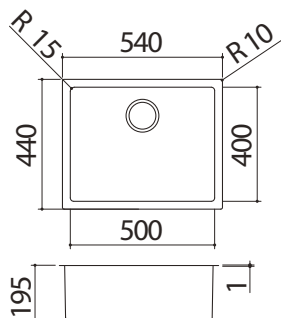

18x40 cm built-in, flush and undermounted square bowl with radius "15"

- 18x40x14 cm bowl
- 40 cm base unit for bowl
- 20x42 cm cut-out + notch for overflow

undermounted | cod. 1X1840S

40x40 cm built-in, flush and undermounted square bowl with radius "15"

- 40x40x19.5 h cm bowl
- 60 cm base unit for bowl
- 42x42 cm cut-out + notch for overflow

undermounted | cod. 1X4040S

50x40 cm built-in, flush and undermounted square bowl with radius "15"

- 50x40x19.5 cm bowl
- 60 cm base unit for bowl
- 52x42 cm cut-out + notch for overflow

undermounted | cod. 1X5040S

71x40 cm built-in, flush and undermounted square bowl with radius "15"

- 71x40x19.5 h cm bowl
- 90 cm base unit for bowl
- 73x42 cm cut-out + notch for overflow

undermounted | cod. 1X7040S