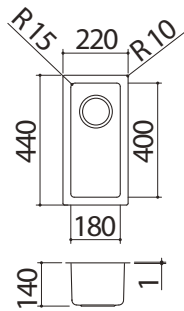

# # SQUARE BOWLS R. "15"

Built-in, Flush and Undermounted

- AISI 304 extra thick stainless steel
- equipment: 3.5" basket strainer waste, perimeter overflow
- standard features: fixing clips, space- saver trap with dishwasher connection, cardboard packaging
- flush and undermounted

18x40 cm built-in, flush and undermounted square bowl with radius "15"

- 18x40x14 cm bowl
- 40 cm base unit for bowl
- 20x42 cm cut-out + notch for overflow

undermounted | cod. 1X1840S

40x40 cm built-in, flush and undermounted square bowl with radius "15"

- 40x40x19.5 h cm bowl
- 60 cm base unit for bowl
- 42x42 cm cut-out + notch for overflow

undermounted | cod. 1X4040S

50x40 cm built-in, flush and undermounted square bowl with radius "15"

- 50x40x19.5 cm bowl
- 60 cm base unit for bowl
- 52x42 cm cut-out + notch for overflow

undermounted | cod. 1X5040S

71x40 cm built-in, flush and undermounted square bowl with radius "15"

- 71x40x19.5 h cm bowl
- 90 cm base unit for bowl
- 73x42 cm cut-out + notch for overflow

undermounted | cod. 1X7040S