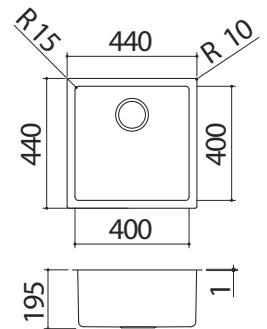

18x40 cm built-in, flush and undermounted square bowl with radius "15"

- 18x40x14 cm bowl
- 40 cm base unit for bowl
- 20x42 cm cut-out + notch for overflow

undermounted | cod. 1X1840S

40x40 cm built-in, flush and undermounted square bowl with radius "15"

- 40x40x19.5 h cm bowl
- 60 cm base unit for bowl
- 42x42 cm cut-out + notch for overflow

undermounted | cod. 1X4040S

50x40 cm built-in, flush and undermounted square bowl with radius "15"

- 50x40x19.5 cm bowl
- 60 cm base unit for bowl
- 52x42 cm cut-out + notch for overflow

undermounted | cod. 1X5040S

71x40 cm built-in, flush and undermounted square bowl with radius "15"

- 71x40x19.5 h cm bowl
- 90 cm base unit for bowl
- 73x42 cm cut-out + notch for overflow

undermounted | cod. 1X7040S