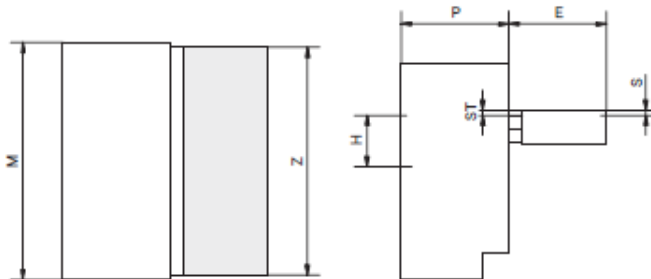

## Pull-out Top Flush with Shelf

- Finishes – Stainless steel bronze
- Load capacity – 40 Kg evenly distributed
- Sliding – Aluminium
- Origin: Italy

CODICE CODE	M	P MIN.	H MIN	S1	E	Z	S	ST	SILENT
411/39.1700.25 F	450/1000	390	205	15/20	370	405/955	16/25	16/25	39.1700.25 F
411/39.1720.25 F	1200	390	205	15/20	370	1155	16/25	16/25	39.1720.25 F