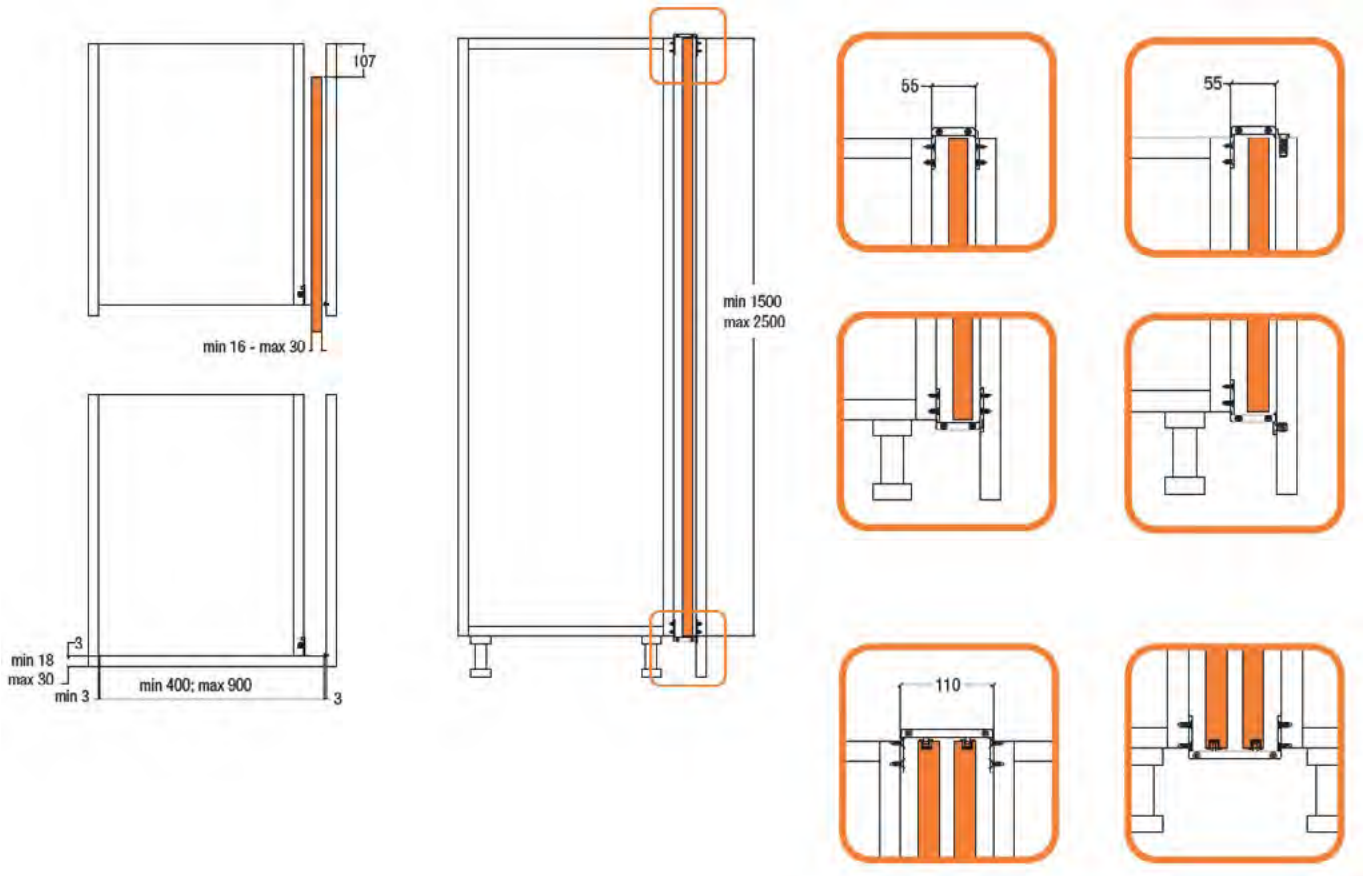

## Exedra

Pocket door system with assisted movement in and out of recess

- Soft opening and soft closing
- Maximum Load per door > **30kg**
- Standard width per door > **598mm - 688mm**
- Customisable width per door > **400mm - 900mm (indent basis)**
- Height > **1333mm - 2530mm**
- Thickness > **18mm - 30mm**

1 door positioning

2 door positioning

3 door positioning

4 door positioning

Exedra is a pocket door system that incorporates an assisted soft-close door return mechanism and a door opening safety device.

What's more, Exedra is easy to install, adjust and, if need be, to inspect inside. All three movements are controlled from the front in a simple, intuitive way and, if necessary, the entire mechanism can be removed without dismantling the entire cabinet.

- R = Door movement
- R = Rappel de la porte
- R = Retorno de la puerta