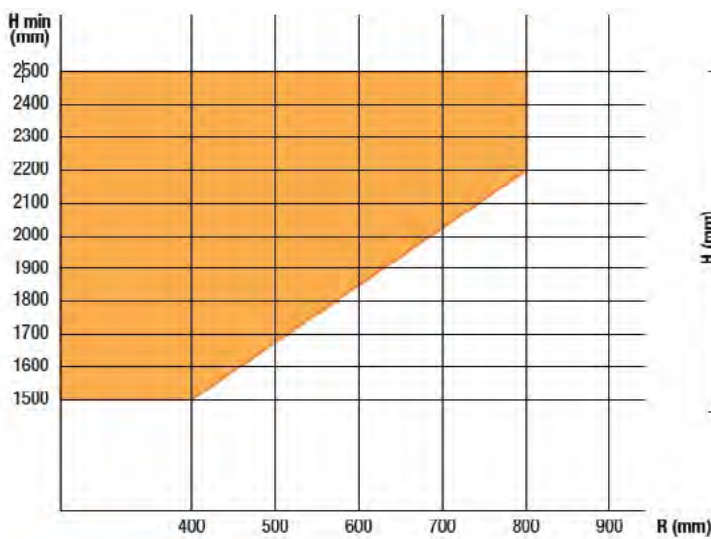

## Exedra

Pocket door system with assisted movement in and out of recess

- Soft opening and soft closing
- Maximum Load per door > **30kg**
- Standard width per door > **598mm - 688mm**
- Customisable width per door > **400mm - 900mm (indent basis)**
- Height > **1333mm - 2530mm**
- Thickness > **18mm - 30mm**

1 door positioning

2 door positioning

3 door positioning

4 door positioning

Exedra is a pocket door system that incorporates an assisted soft-close door return mechanism and a door opening safety device.

What's more, Exedra is easy to install, adjust and, if need be, to inspect inside. All three movements are controlled from the front in a simple, intuitive way and, if necessary, the entire mechanism can be removed without dismantling the entire cabinet.