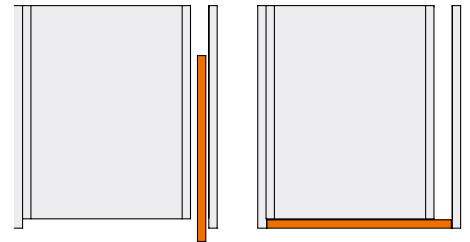

## Exedra

Pocket door system with assisted movement in and out of recess

- Soft opening and soft closing
- Maximum Load per door > **30kg**
- Standard width per door > **598mm - 688mm**
- Customisable width per door > **400mm - 900mm (indent basis)**
- Height > **1333mm - 2530mm**
- Thickness > **18mm - 30mm**

1 door positioning

2 door positioning

3 door positioning

4 door positioning

Exedra is a pocket door system that incorporates an assisted soft-close door return mechanism and a door opening safety device.

What's more, Exedra is easy to install, adjust and, if need be, to inspect inside. All three movements are controlled from the front in a simple, intuitive way and, if necessary, the entire mechanism can be removed without dismantling the entire cabinet.