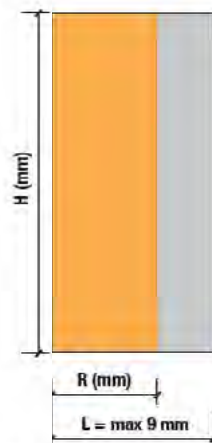

## Exedra

Pocket door system with assisted movement in and out of recess

- Soft opening and soft closing
- Maximum Load per door > **30kg**
- Standard width per door > **598mm - 688mm**
- Customisable width per door > **400mm - 900mm (indent basis)**
- Height > **1333mm - 2530mm**
- Thickness > **18mm - 30mm**

1 door positioning

2 door positioning

3 door positioning

4 door positioning

Exedra is a pocket door system that incorporates an assisted soft-close door return mechanism and a door opening safety device.

What's more, Exedra is easy to install, adjust and, if need be, to inspect inside. All three movements are controlled from the front in a simple, intuitive way and, if necessary, the entire mechanism can be removed without dismantling the entire cabinet.