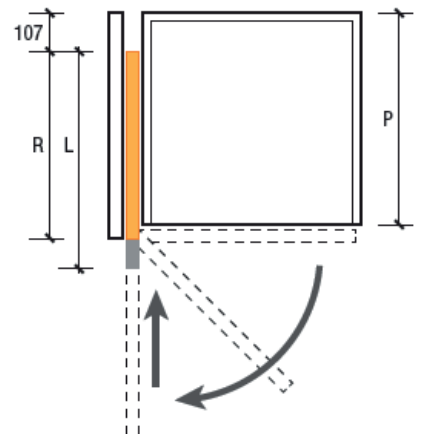

## Exedra

Pocket door system with assisted movement in and out of recess

- Soft opening and soft closing
- Maximum Load per door > **30kg**
- Standard width per door > **598mm - 688mm**
- Customisable width per door > **400mm - 900mm (indent basis)**
- Height > **1333mm - 2530mm**
- Thickness > **18mm - 30mm**

1 door positioning

2 door positioning

3 door positioning

4 door positioning

Exedra is a pocket door system that incorporates an assisted soft-close door return mechanism and a door opening safety device.

What's more, Exedra is easy to install, adjust and, if need be, to inspect inside. All three movements are controlled from the front in a simple, intuitive way and, if necessary, the entire mechanism can be removed without dismantling the entire cabinet.