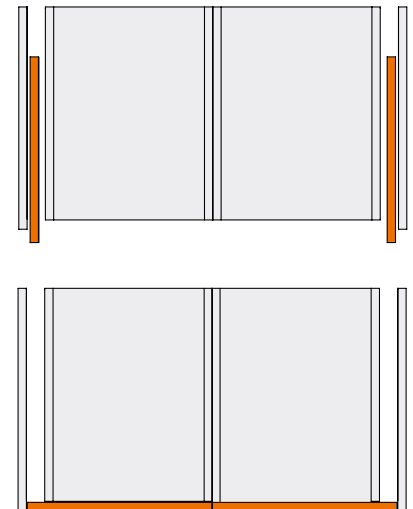

## Exedra

Pocket door system with assisted movement in and out of recess

- Soft opening and soft closing
- Maximum Load per door > **30kg**
- Standard width per door > **598mm - 688mm**
- Customisable width per door > **400mm - 900mm (indent basis)**
- Height > **1333mm - 2530mm**
- Thickness > **18mm - 30mm**

1 door positioning

2 door positioning

3 door positioning

4 door positioning

Exedra is a pocket door system that incorporates an assisted soft-close door return mechanism and a door opening safety device.

What's more, Exedra is easy to install, adjust and, if need be, to inspect inside. All three movements are controlled from the front in a simple, intuitive way and, if necessary, the entire mechanism can be removed without dismantling the entire cabinet.