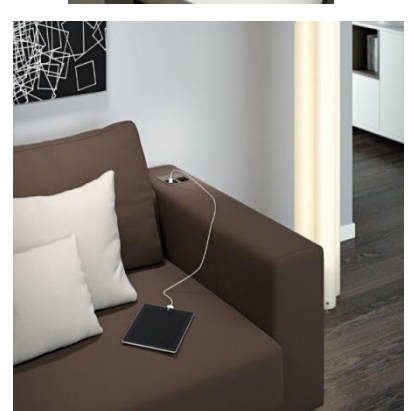

VersaHIT Dual

Powerdock with sliding covers

- Materials: Body (Polycarbonate) / Frame and covers (Zamak) / Electric Socket (Flame retardant polymer)
- Finishes: Pewter / Pure White RAL9003
- Dimensions: 117 x 117 x 42.5 mm (L x B x H)
- Cut out size: 108 x 108 R max 4 mm
- Top thickness: Min 10 mm
- 2 Power Sockets / 1 Power Socket + 1 USB 5V (2 Ports A+A)

WITH CLOSED COVERS

VersaHIT Dual is a compact and versatile power system. Designed with a “slim profile” and with easy installation from above, **VersaHIT** is suitable for many different environments such as kitchens, bedrooms, living rooms and offices. Designed with two independent buttons, **VersaHIT** allows simultaneous or individual use of electrical sockets, with enhanced clean lines and safety features. The opening system operates in two stages: by pushing one of the two buttons, the cover slides opening the socket - then the socket is fully opened manually.

VersaHit is a product designed for small **dimensions**, in particular it is designed for **40 mm** kitchen worktops, offering also water protection with an **IP54 protection rating**.

2 POWER SOCKETS

1 POWER SOCKET + 1 USB 5V (2PORTS A+A)