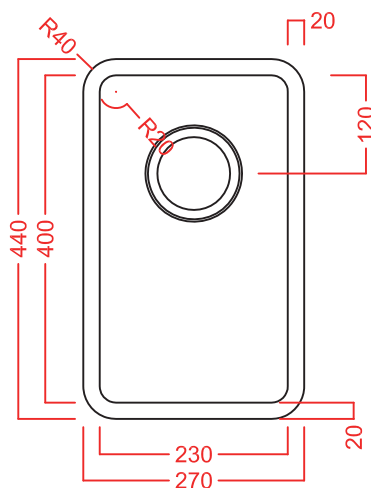

LQ 270 (S) - comes with small waste kit

Waste kit Dimension : 89mm
 External Dimension : L270 x W440mm
 Inner Bowl Dimension : L230 x W400 x D200mm
 Material : Stainless Steel 304
 Finishes/Colour : Matt

TOP

SIDE

FRONT