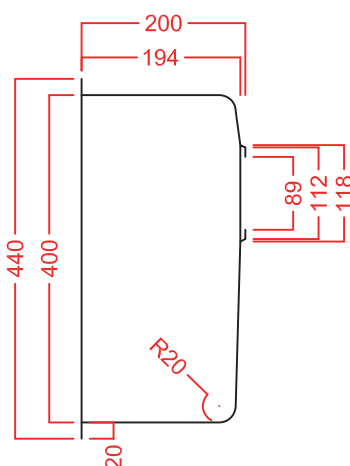

LQ 270 (S) - comes with small waste kit

Waste kit Dimension : 89mm
 External Dimension : L270 x W440mm
 Inner Bowl Dimension : L230 x W400 x D200mm
 Material : Stainless Steel 304
 Finishes/Colour : Matt

TOP

SIDE

FRONT