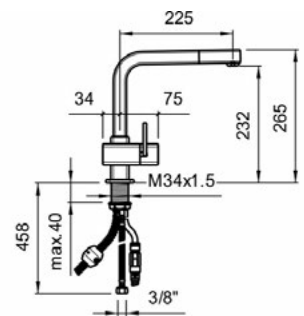

# PRIME city

arwa-quadriga

- Projection 225 mm
- Swivel mounted
- Pull-out spout available
- Chrome line

**arwa-quadriga** - Perfect practical design. The clear modern lines create a stunning impression at first glance with their timeless distinctive looks. The control element can be optionally positioned on the left, right or at the front. The ultra lightweight pull-out outlet is thermally insulated. In addition, the double-coil metal hose with specially woven inner hose is particularly resilient and easy to handle.