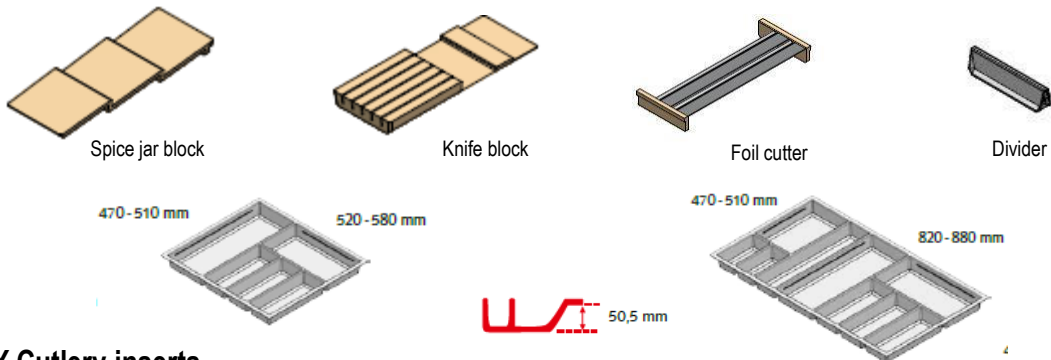

- hygienic
- stable
- harmonious design
- Size: 600mm/ 900mm
- Origin: Germany

Colour > slate grey 870 textured

**Attractive**

The new design without radius and gradations fits harmoniously into the design of leading systems.

**Evident**

A sturdy design, coupled with hygienic polystyrene, results in a durable and easy to clean product of high quality.

**Accessories**

**SKY Cutlery inserts**

lead the design elements of the MOVE cutlery inserts consistently. With higher and wider dividers it is an ideal combination for the new concealed drawer side.

The combination of fixed elements and movable dividers for multi-purpose compartments compliments the design and flexibility in the organization of kitchen drawers.

**Made in Germany**

Using the very latest machines and tools, our dedicated staff with years of experience work towards a common goal: to produce the optimum product to meet your application requirements.