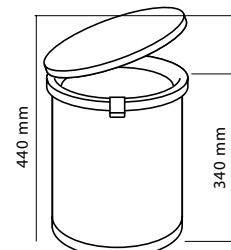

TECHNICAL ILLUSTRATION

Müllboy 2

Finishes available: Anthracite
- for Müllboy 2 (200.0047.43)