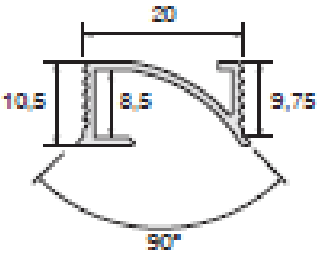

PRO-ODO 3.0

- Oxidized aluminium profile for flush mounting
Cuttable to size; **aluminium finish**; it combines with a cuttable to size opaline polycarbonate screen, and end caps (optional)
- **Profile Length:** 3000mm
- **Screen Length:** 3000mm