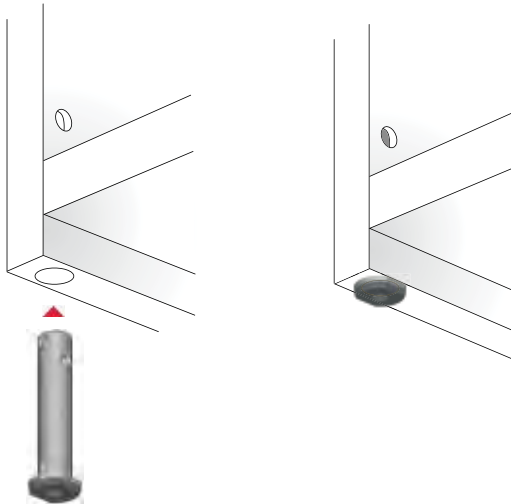

REKORD

Concealed Level Adjuster

- Made of zinc alloy, engineering plastic and steel
- Available in hole centres 52mm
- Load capacity per piece > 150KG
- Adjustment up to 18mm

REKORD is the concealed leveller for sides 18mm thick (minimum) suitable to align heavy duty wardrobes, bookcases and modular furniture, especially conceived for flat pack furniture. It is placed to the bottom edge of the side carcass and it is then adjustable through the Ø8mm access hole drilled to the inside carcass, by using a S4mm allen wrench. The engineering plastic glide is independent in order to make the adjustment easier and to prevent the scratching of the floor too. The weight transmission rapport 1:1,5 of the gears, reduces the lifting effort.

APPLICATION

DETAILS

ADJUSTMENT

ADJUSTMENT 0 - 18

HOLE CENTRES 52mm