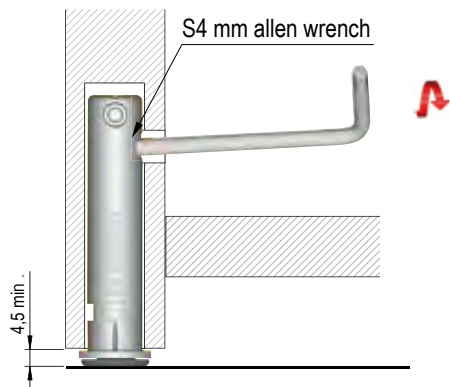

REKORD

Concealed Level Adjuster

- Made of zinc alloy, engineering plastic and steel
- Available in hole centres 52mm
- Load capacity per piece > 150KG
- Adjustment up to 18mm

REKORD is the concealed leveller for sides 18mm thick (minimum) suitable to align heavy duty wardrobes, bookcases and modular furniture, especially conceived for flat pack furniture. It is placed to the bottom edge of the side carcass and it is then adjustable through the Ø8mm access hole drilled to the inside carcass, by using a S4mm allen wrench. The engineering plastic glide is independent in order to make the adjustment easier and to prevent the scratching of the floor too. The weight transmission rapport 1:1,5 of the gears, reduces the lifting effort.

APPLICATION

DETAILS

ADJUSTMENT

ADJUSTMENT 0 - 18

HOLE CENTRES 52mm