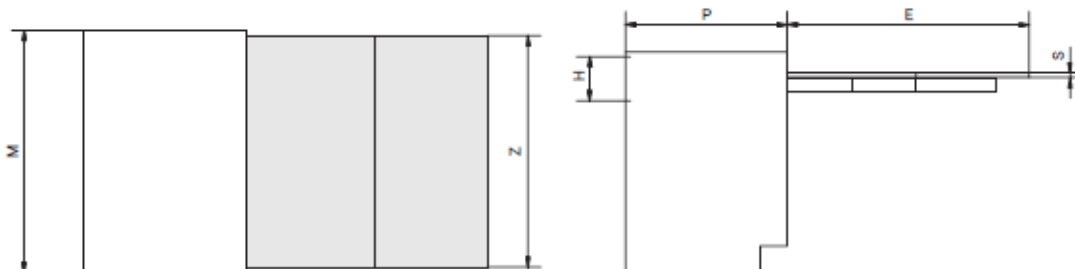

LUNCH

Pull-out Drawer Top

- Finishes – Stainless Steel Bronze
- Load capacity – 60 Kg evenly distributed
- Sliding – Aluminium
- Origin: Italy

CODICE CODE	M	P MIN	H MIN	S1	E	Z MIN	S MIN	SILENT
411/78.1105.22 E	450	540	120	15/20	895	405	16	78.1105.22 E
411/78.1100.22 E	600	540	120	15/20	895	555	16	78.1100.22 E
411/78.1110.22 E	900	540	120	15/20	895	855	16	78.1110.22 E
411/78.1120.22 E	1200	540	120	15/20	895	1155	16	78.1120.22 E