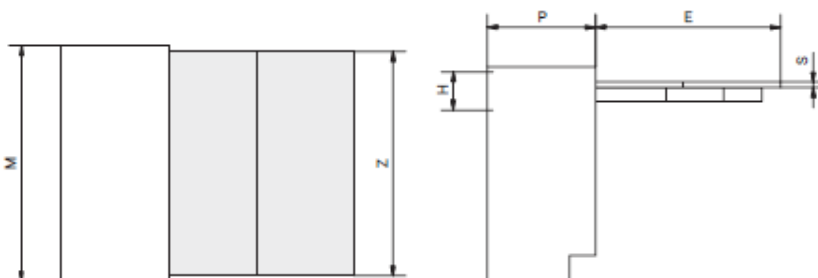

## Pull-out Drawer Table

- Finishes – Stainless steel bronze
- Load capacity – 60 Kg evenly distributed
- Sliding – Aluminium
- Origin: Italy

CODICE CODE	M	P MIN	H MIN	S1	E	Z MIN	S MIN	SILENT
411/39.1100.25	450/1200	390	120	15/20	705	405/1155	16	39.1100.25