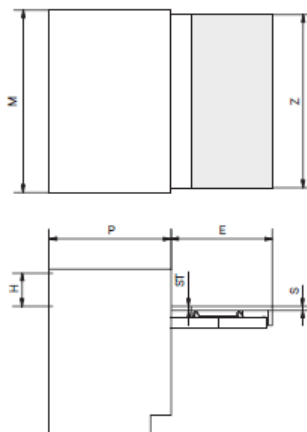

OPLA

Pull-out Top Aligned with Shelf

- Finishes – Stainless Steel Bronze
- Load capacity – 40 Kg evenly distributed
- Sliding – Aluminium
- Origin: Italy

CODICE CODE	M	P MIN	II MIN	S1	E	Z MIN	S	ST	SILENT
411/78.1700.22	450	540	75	15/20	500	405	15/20	15/20	78.1700.22
411/78.1710.22	600	540	75	15/20	500	555	15/20	15/20	78.1710.22
411/78.1720.22	900	540	75	15/20	500	855	15/20	15/20	78.1720.22
411/78.1730.22	1200	540	75	15/20	500	1155	15/20	15/20	78.1730.22